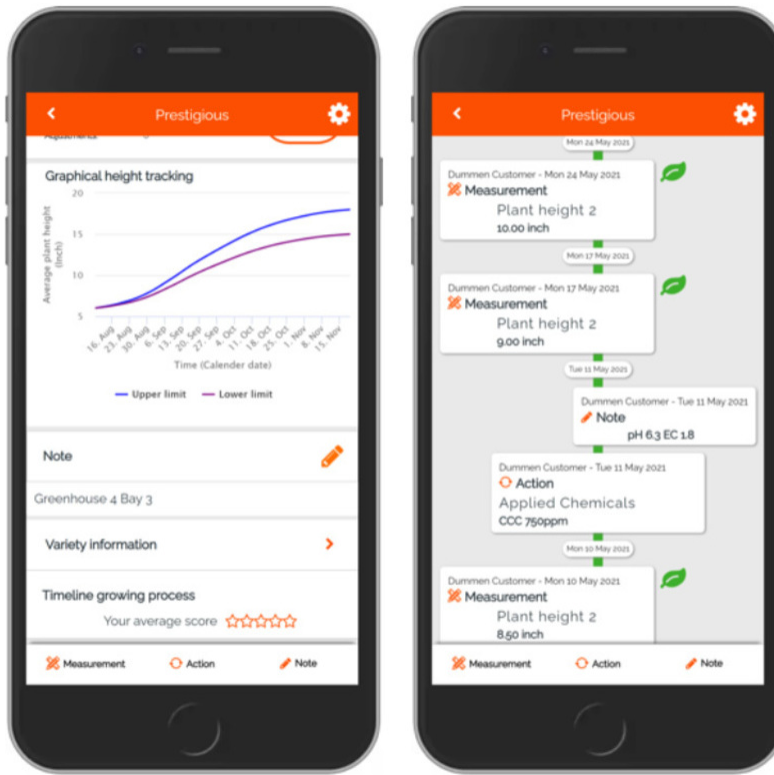

Get your access to the new Dümmen Orange OnTarget mobile app!

We brought back graphical tracking for your poinsettia crops as well as added premium features within the new program.

Use the program to monitor your poinsettia height levels within your desired growth limits.

This app provides growth strategies, pest and disease information, and a digital logbook for observations and measurements.

BENEFITS FOR GROWERS

Full Catalog

Culture on phone

Including grow strategies

Chat with technical support